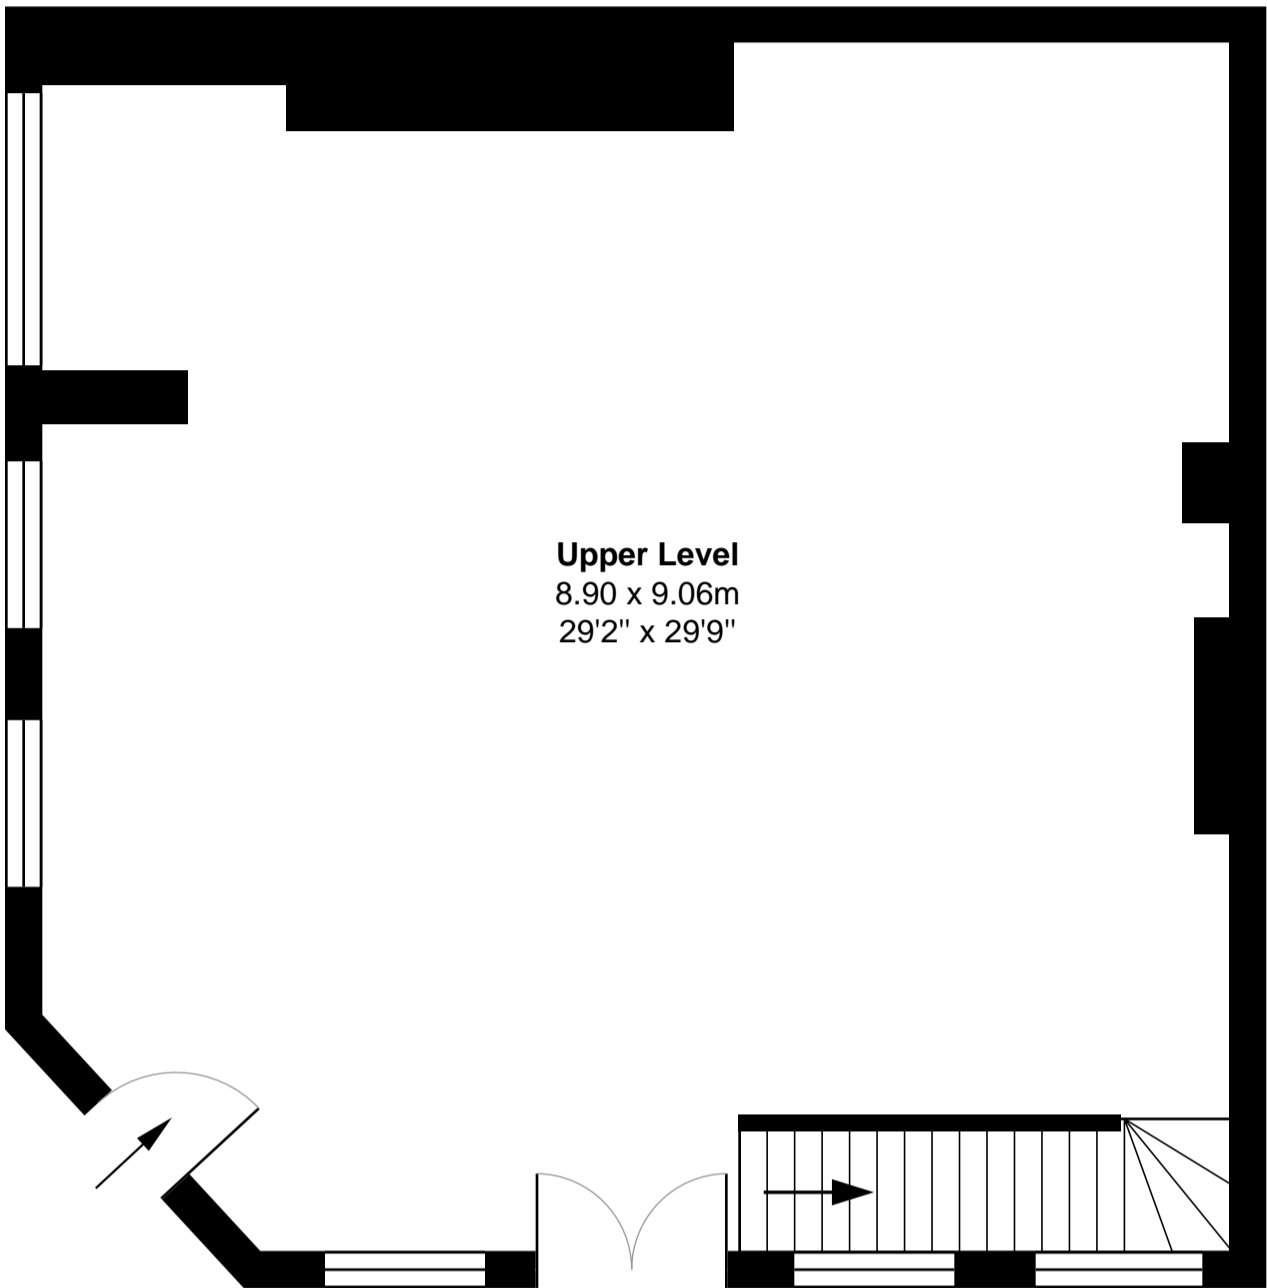

42 Lower Clapton Road, London, E5 0PD

Total Area: 155.3 m² ... 1672 ft²

Upper Level Area: 80.63 m².... 869.89 ft²

Lower Level Area: 74.67m²....802.11ft²

All measurements are approximate and for display purposes only