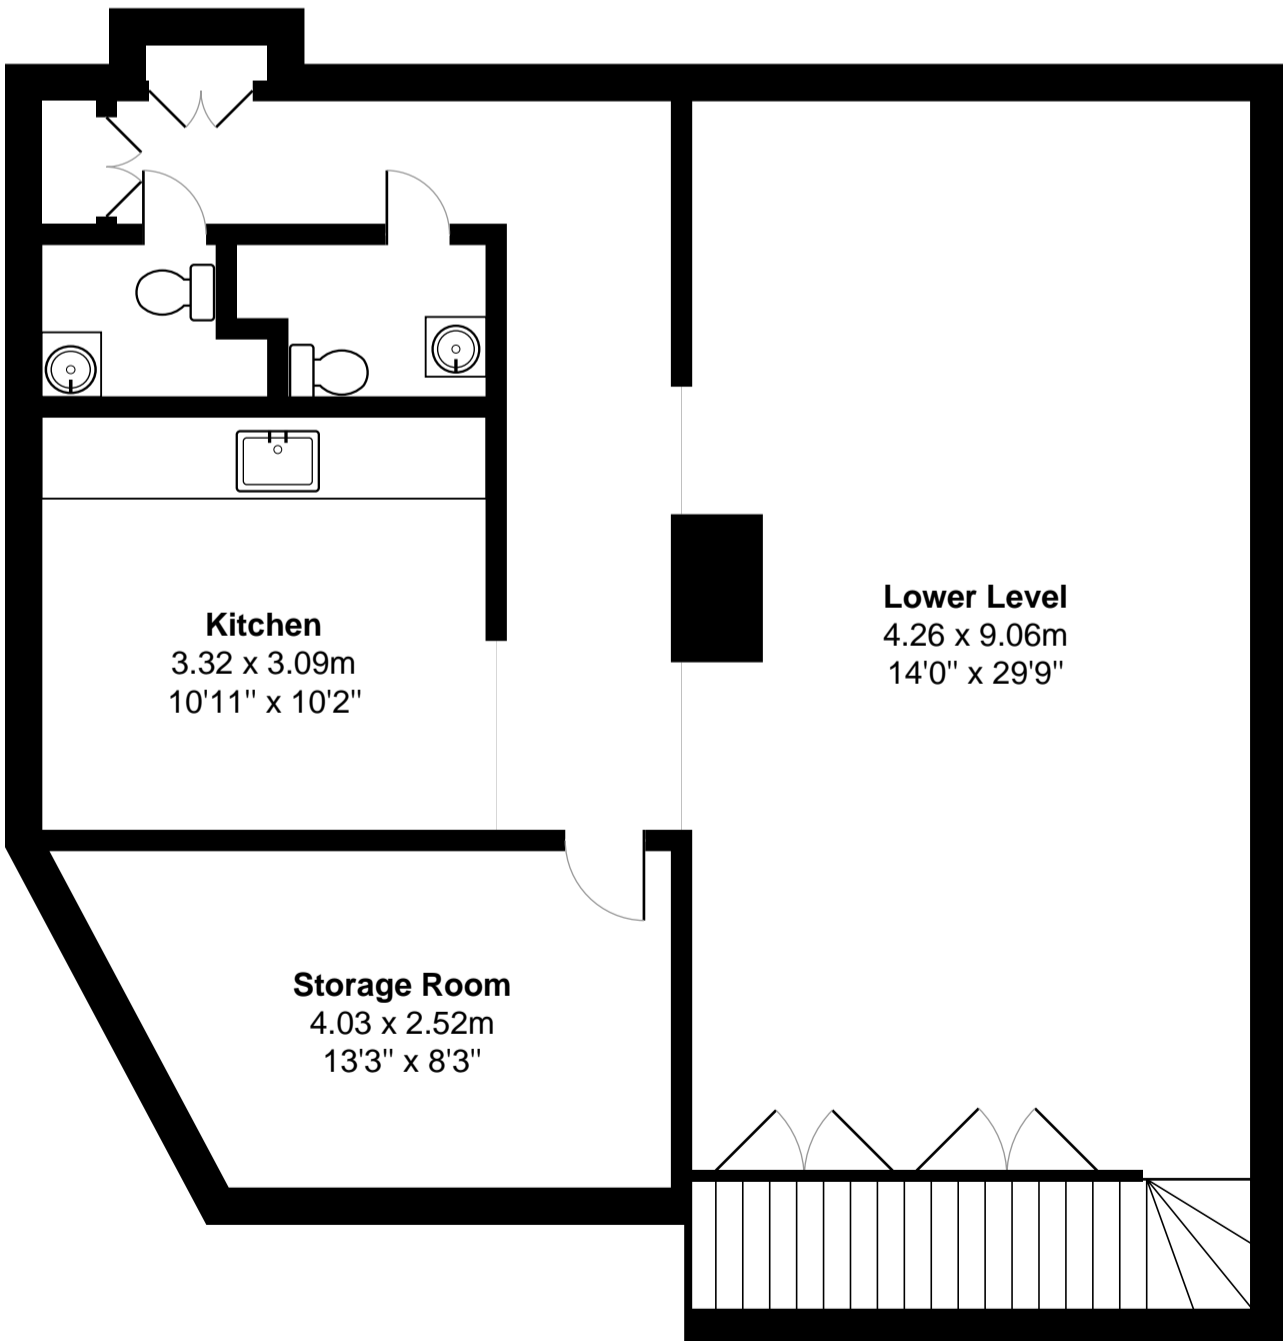

42 Lower Clapton Road, London, E5 0PD

Total Area: 155.3 m² ... 1672 ft²

Upper Level Area: 80.63 m².... 869.89 ft²

Lower Level Area: 74.67m²....802.11ft²

All measurements are approximate and for display purposes only